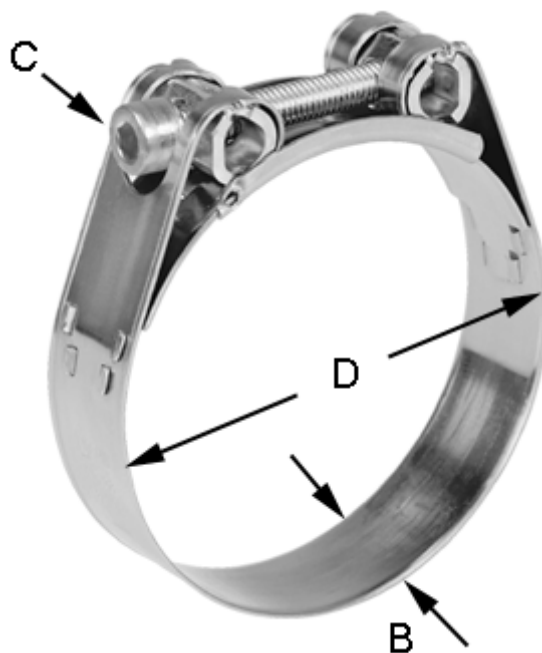

Article number: 025917205049

Description: Heavy Duty Clamp GBS M 49/20 W5 ISK STC

Measures

C (screw type) = ISK
Diameter D = 47-51
Width B = 20